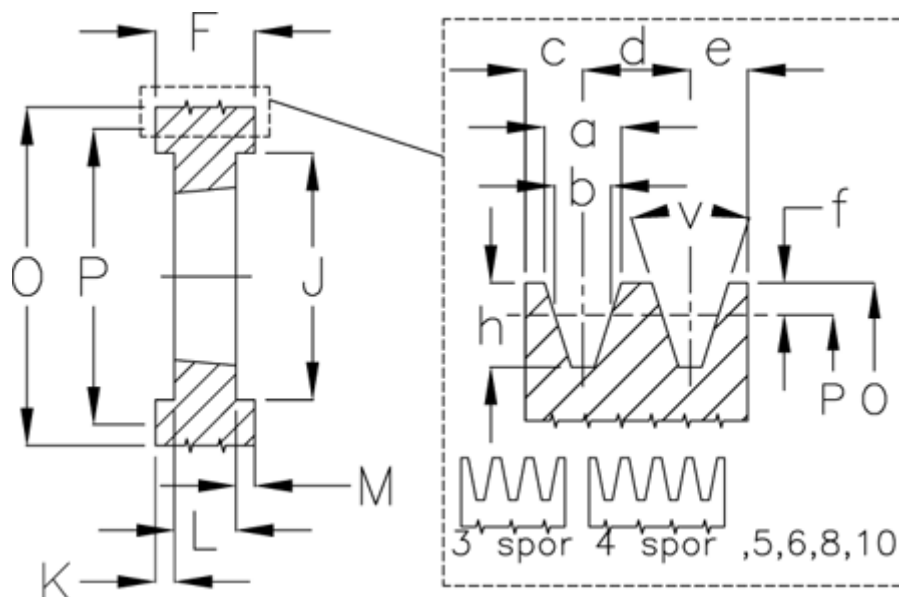

Article number: 604110015006

Description: V-belt pulley SPA 150/6 TL2517

Measures

a	= 12.7	For bush	= 2517	O	= 155.5
b	= 11.0	h	= 13.8	P	= 150
Bush ζ max	= 60	J	= 116	Type	= SPA
c	= 10.0	K	= 25	v	= 38 degrees
d	= 15.0	L	= 45		
e	= 10.0	m	= 25.0		
f	= 2.8	N	= -		
F	= 95	Number of ribs	= 6		